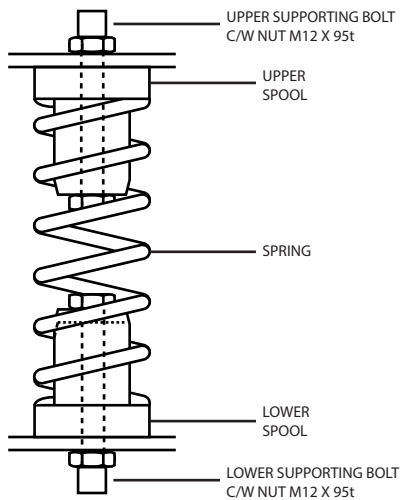

**WM CENTER TIE DOWN ASSEMBLY**

PART NO.	Unit Price (RM)
<b>WM-CTD</b> <u>1 Set Consist of :-</u> - 1 pc x S/S Tension Spring - 2 pc x S/S Spring Retainer - 5 pcs x 5/8" S/S Nut - 1 pc x 5/8" S/S Stud - 2 pc x Silicone Washer (OD 100mm) - 2 pc x S/S Tie Down Washer	

**WM SPRING & SPOOL (PU / PE)**

PART NO.	Unit Price (RM)
<b>WM-S&amp;S</b> <u>1 Set Consist of :-</u> - 1 pc x Tension Spring - 2 pcs x PU Spool	